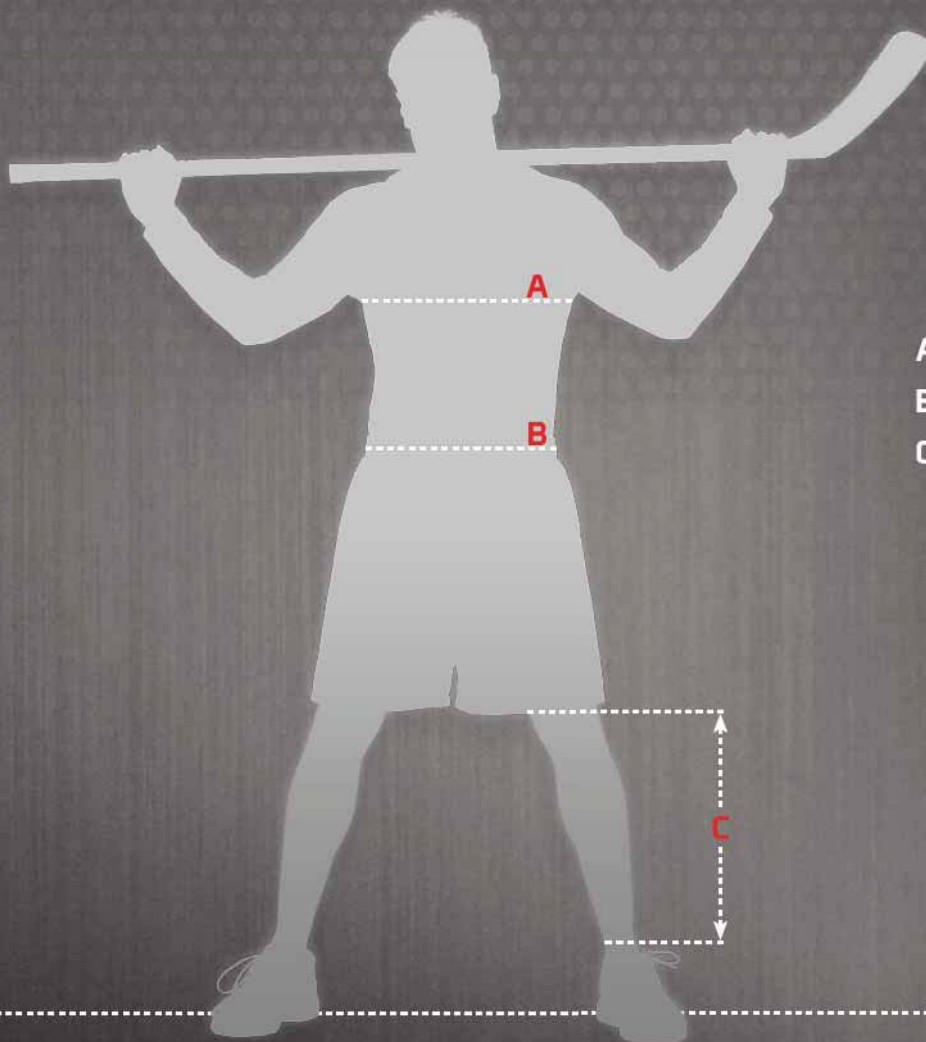

KOBE | SIZE CHARTS

MEN'S SIZING	S	M	L	XL	XXL	3XL
CHEST	37-39"	40-42"	43-45"	46-49"	50-53"	54-57"
WAIST	30-32"	32-34"	34-36"	36-38"	38-40"	40-42"

WOMEN'S SIZING	XS	S	M	L	XL	XXL
BUST	30-32"	33-35"	36-38"	39-41"	42-44"	45-46"

YOUTH SIZING	S <small>(16/17)</small>	M <small>(18/19)</small>	L <small>(20/21)</small>	XL <small>(22)</small>
CHEST	26-27"	28-30"	31-33"	34-36"
WAIST	22-24"	24-26"	26-28"	28-30"

HOCKEY SOCKS SIZING	S	M	L	XL
	20"	24"	28"	32"

- A. CHEST / BUST
- B. WAIST
- C. HOCKEY SOCKS LENGTH